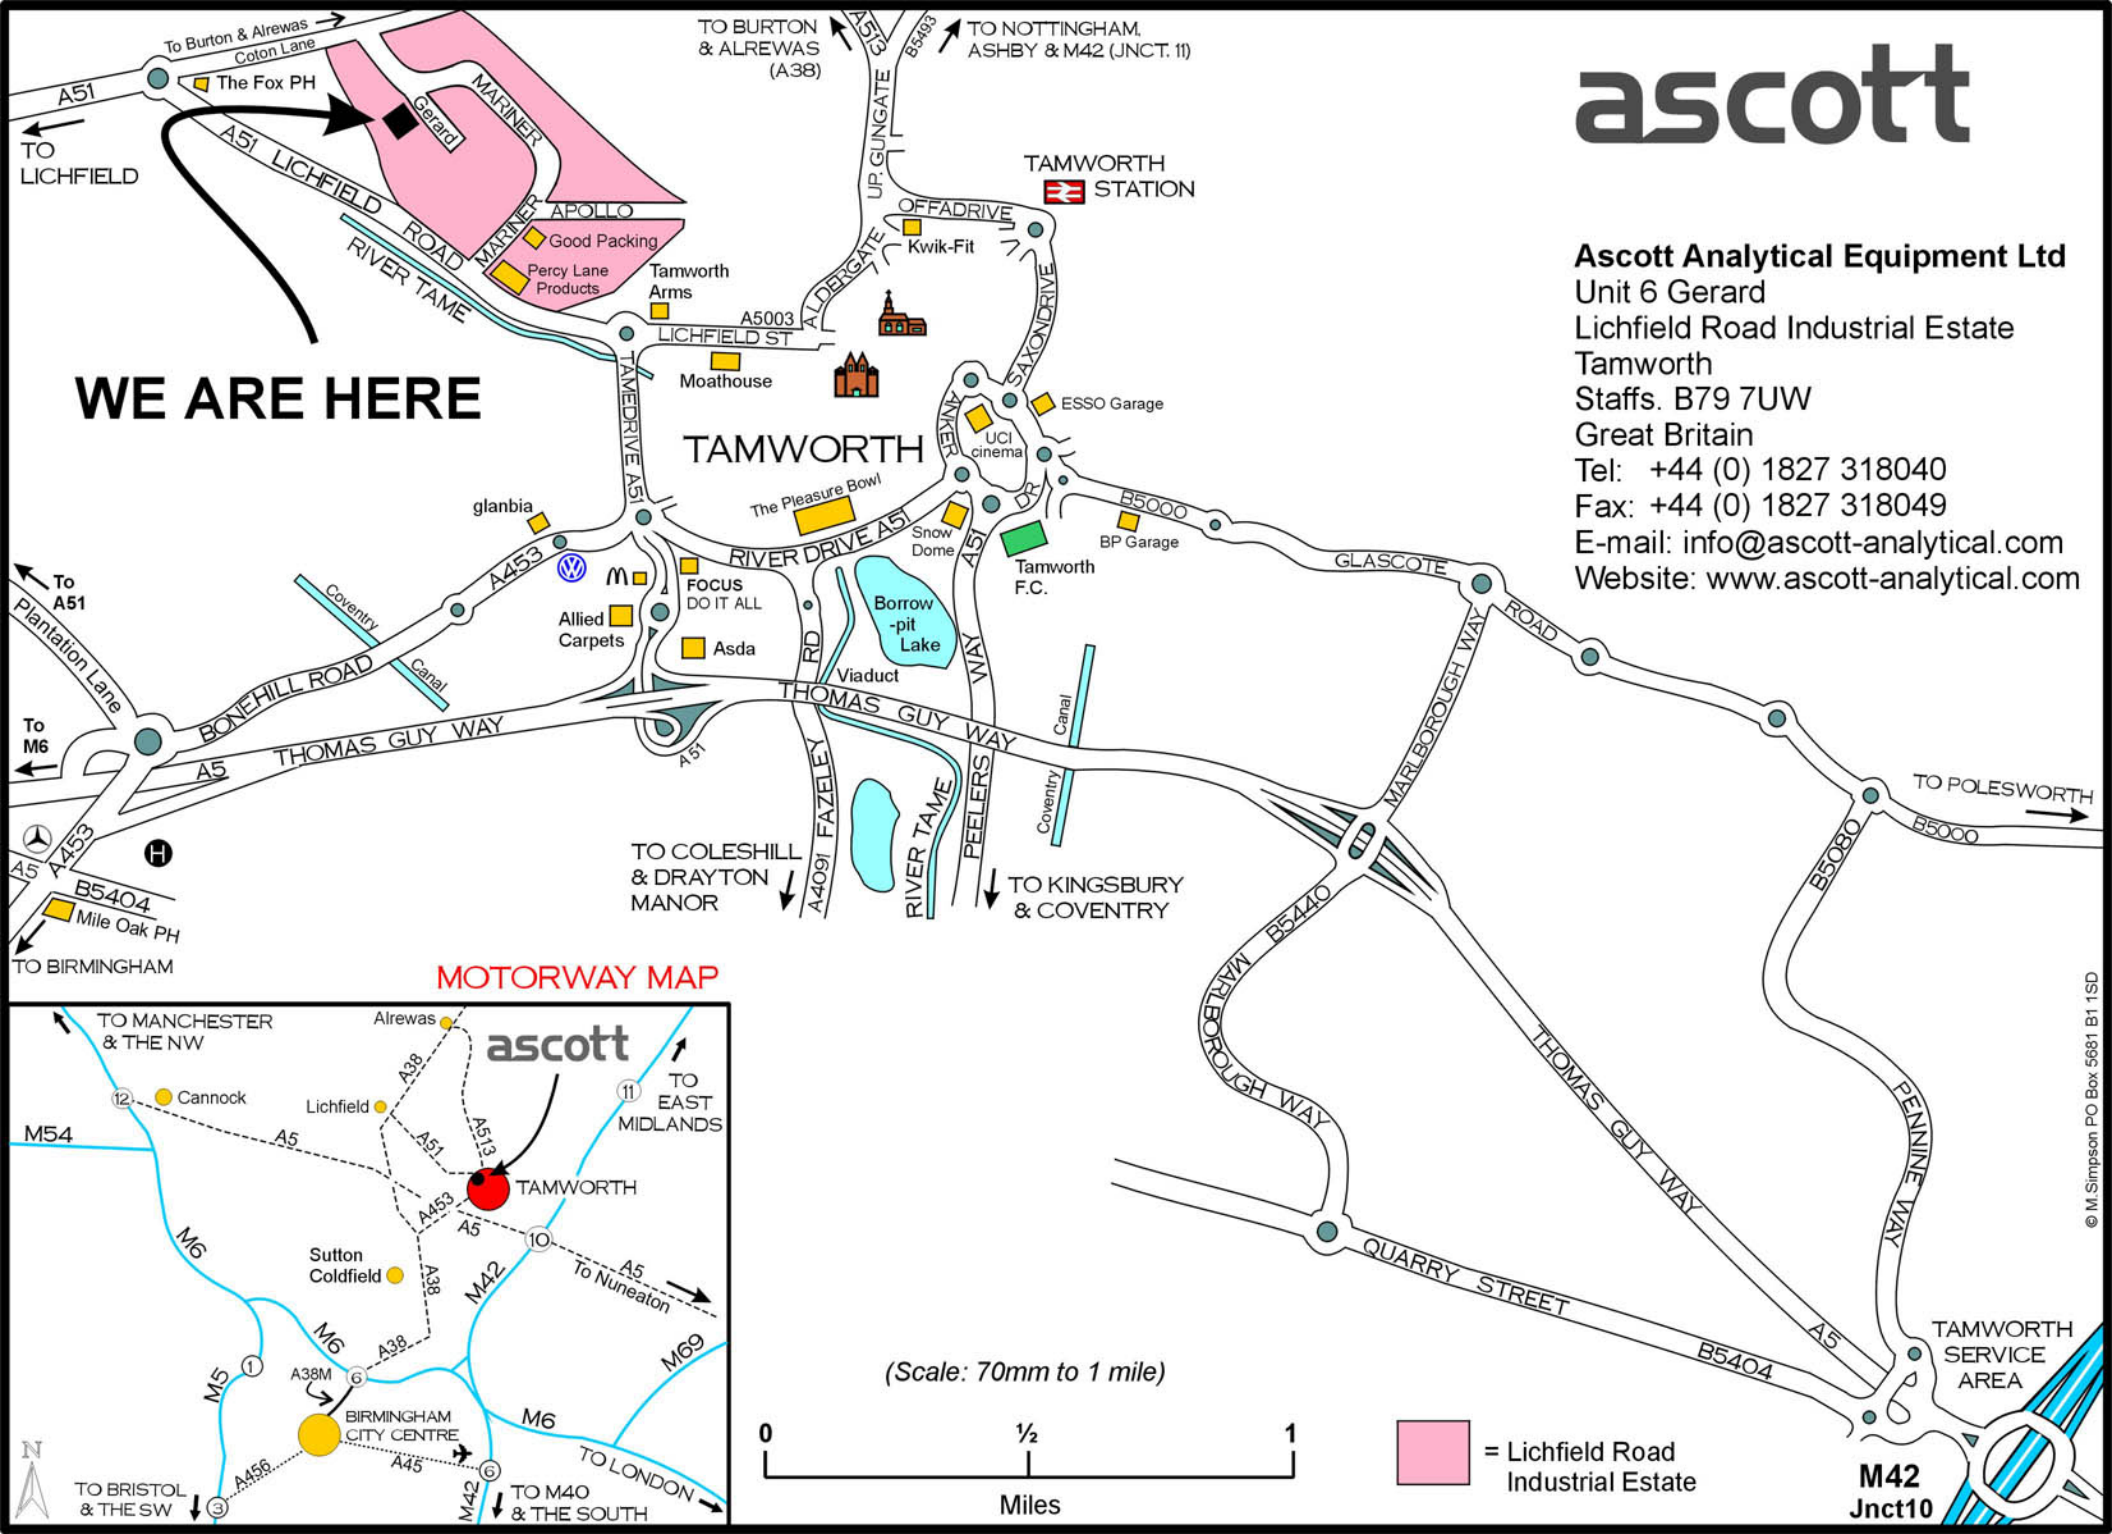

WE ARE HERE

MOTORWAY MAP

(Scale: 70mm to 1 mile)

 = Lichfield Road Industrial Estate

M42 Jnct 10